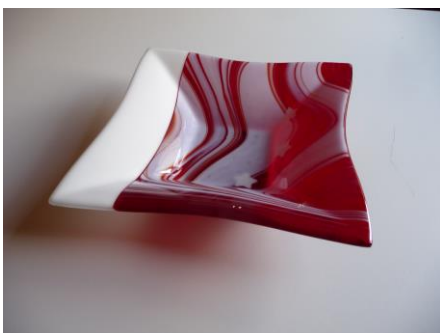

11.75" Large Sq. Slumper

7" Sq. Candy Dish

11.75" Shallow Sq. Bowl

5.125" vs. 6" Square Dish
Bottom flat center same size.
6" larger outer lip.

9" Square Rippled Bowl

12" Soft Sided Deep Sq. Bowl

7.5" Square Tray

12.5" Hard Angled Deep Sq. Bowl

Round Mold Sizes & Firing Fees

<u>Shape</u>	(D=Diameter) <u>Cut Size</u>	<u>Mold</u> <u>Order #</u>	<u>Firing</u> <u>Fee</u>
Small Ruffled Bowl	4 11/16" D	FF438	\$5.50
Small bowl with .5" lip	5.25D (1300 HS)		\$5.50
Floral Fluted Bowl	5" D (Video demo project)	HB718	\$5.50
Mini Plate w/ 1/2" Lip/1" lip	5" D / 5.75"D	HB715	\$5.50, \$7.75
Mini-Flute Plate	5.625" D (1300 HS)	FF1472	\$7.75
Collar Mold	6.625" D (1300 HS)		\$11
Small Round Plate	5.625"		\$7.75
Small Round Bowl	6.75"	FF779SM	\$11
Round Sunburst-Slump (slump at tack temp)	6.5" D, 9" D, 9.5" D	487130 487104	\$8 \$15.50 \$16
Round Fluted Bowl	6.125"	FF768	\$7.75
Small Round Slumper	7.375"		\$13.50
Round Slumpers	8"	FFG1004	\$14
Round Dessert Dish	7.0625		\$13.25
Round Plate-small lip	8.625" D (Poinsettia plate)	FF523SM	\$15.50
Rim Cereal Bowl	8.75" D (Red/white/blue spirit glass)	486417	\$15.50
Vases/Votives:	8-10" round, 6-9" square 10-12" square, 10+" round		\$24 \$40
Round drop mold	10.75D		\$28
Round Slumpers	10-12" D	BE8629	\$25/\$28
Round Bowl-metal mold	11" D	Not avail.	\$28
Ruffled Bowl	11" D		\$28
Deep Bowl	11.5" D	FF693	\$28
Rim Salad Bowl (Blue and blue/white opal art striped bowl. Slumps unevenly.)	11.625" D	486416	\$28
Rim Plate	11.625" D	BB-SM-250	\$28
Rippled Bowl	11.75" D	48601	\$28
Rim Pasta Plate (Pink/Black/White spirit glass w/ grape stripe.)	12.25" D	486411	\$28
Large Round Pasta Bowl	12 13/16" D	SM-150	\$28
Radial Platter (Swirl edges)	14"D	SM-9008	\$28
XL Firenze Mold (Deep bowl)	15" D (fires to 13x3" deep)	SM-9037 XL	\$44
Platter (blk&wht streamer) (14" round more reasonable size)	15.5" D	486597	\$44
Round Rim Platter (Amber center and clear boarder w/ amber and aqua mosaic frit. Lots of bubbles. 2 3/8" deep.)	16" D	486412	\$44