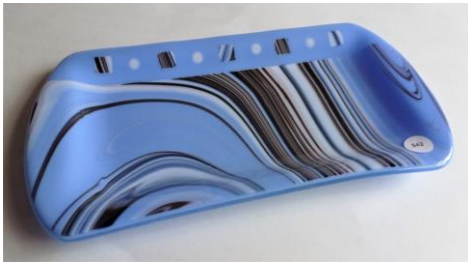

Rectangular Mold Sizes & Firing Fees

<u>Shape</u>	<u>Cut Size</u>	<u>Mold Order #</u>	<u>Firing Fee</u>
Barrette:	3/8-3/4"x3" (medium), 1/2+" x 3.5-5" (large), 1/2+" x 4-5" (x-large)		$2.25
Soap Dish	4.25x6.25	BE8981	$7.75
Picture Frames:	6x7", 7x8.5", 11x13"(Outside Dimensions)		$4.50, $7.75, $11
Square Wavy Plate	5.375 or 5.625"	FFC654	$7.75
Sushi Dish (Oval Plate)	see pattern-6x8"	FF544	$11
Single Candle Bridge:	5x7"	4864037	$11
	5x8" Slump +40F 1 layer, +70F 2 layers		$13.25
Floral Platter	6x9 15/16"	SM-9756	$15.50
Small Serving Tray	See pattern-6.625x12.25" Or 6.6x25x10.25" rectangle	486403	$17.50
Rect. Soft Slope Platter	6.1875x13.375	SM-9274	$22
Relish Tray	9.75x14.25" (see pattern)	486422	$28
Long Rectangular Slumper	7x14" or 7.25x14.625 (max size)	BE 8925	$33 $40
Large Serving Tray	see pattern-8x15" Or 8x12.25 rectangle	486402	$33
4 Candle Bridge	7.75"x15.5"	4864038	$33
Rim Platter:	13.625x18" (cut corners) 13x15", or 11.5x16.5"	486408	$44

Small Serving Tray
See pattern about 6.625x12.25"