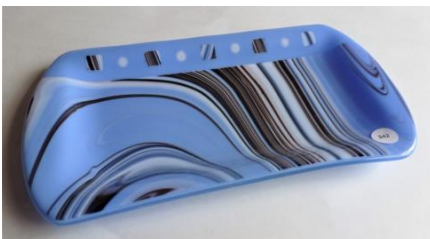

Small Serving Tray
See pattern about 6.625x12.25"

Small Serving Tray
Cut 6x10.25" rectangle

Rectangular Soft Slope Platter
6.1875x13.375"

Large Serving Tray
See pattern about 8x15"

4.25x6.25" Soap Dish

5.125" Soft sided dish vs.
5.375x5.625" sm. Sq. wavy plate

Bella Plater
See pattern 6.75x17.25"

Octagon Bowl
See pattern 8x8"

Square Rim Bowl
See Pattern 8x8"

**Hearts – Large, Medium
x-small, small**

Hearts – Medium & Swirl

Trees – Large & Small

Small Serving Tray
6.625x12.25"