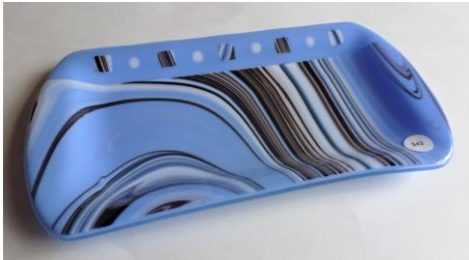

15.5 Round Platter

14" Radial Platter

10" & 8" Round Slumpers

10" Round Plate
8.75" Plate & 7" Plate w/ Lip

10" Round Plate, 11.625 Rim
Plate & 10.75" Drop Ring

5.625 Mini Fluted Plate
5.75 Mini Plate w/ 1" Lip
5.125 Sm. Bowl w. .5" Lip

Bowls: 6.5" Bunburst
5.125 Floral Fluted
5.125 Sm. Bowl

11" Ruffled, 11.75" Rippled,
9.75" Sunburst Bowls

9.75" Sunburst, 8.75" Sunburst,
6.5" Sunburst Bowls

8.75" Cereal, 8.125" Bowl,
6.5" Sunburst Bowls

Rectangular Mold Sizes & Firing Fees

| <u>Shape</u> | <u>Cut Size</u> | <u>Mold Order #</u> | <u>Firing Fee</u> |
|--------------------------|---|---------------------|-------------------|
| Soap Dish | 4.25x6.25 | BE8981 | \$10 |
| Small Square Wavy Plate | 5.375 or 5.625" (2 molds avail.) | FFC654 | \$10 |
| Single Candle Bridge: | 5x7" up to 5x8" (Slump +40F 1 layer, +70F 2 layers of glass) | 4864037 | \$17.50 |
| Small Serving Tray | See pattern-6.625x12.25" 6x10.25 | 486403 | \$24 \$22.50 |
| Rect. Soft Slope Platter | 6.1875x13.375 | SM-9274 | \$25 |
| Long Rectangular Slumper | 7x14" or 6x12" or 7.25x14.625 (max size) | BE 8925 | \$41/\$37 \$50 |
| Large Serving Tray | see pattern-8x15" Or 6.375x12 rectangle | 486402 | \$41 \$25 |
| Rim Platter: | 13.625x18" (cut corners) 13x15", or 11.5x16.5" | 486408 | \$55 |

Small Serving Tray
See pattern about 6.625x12.25"

Small Serving Tray
Cut 6x10.25" rectangle

Rectangular Soft Slope Platter
6.1875x13.375"

Large Serving Tray
See pattern about 8x15"

4.25x6.25" Soap Dish

5.125" Soft sided dish vs.
5.375x5.625" sm. Sq. wavy plate